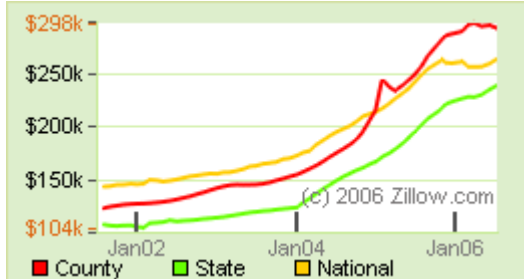

Local Crescent Beach Real Estate

To evaluate real estate trends in a particular city it's important to know how home values have changed over time. The Zindex is Zillow's housing index - a barometer of how home values have changed over time in a particular area. The Zindex for Crescent Beach, as well as individual home real estate valuations, can be used by homeowners, Realtors, residents listing for sale by owner homes (FSBO), as well as just curious real estate enthusiasts. These values are derived from all the homes in an area, not just homes for sale listed on the MLS.

Crescent Beach Real Estate Comparison

Zindex™ (Median Zestimate™)

Crescent Beach :	--
Sarasota County :	\$293,174
Florida :	\$238,505
United States :	\$263,463

Historical Value Trends

% Cumulative

% Annualized